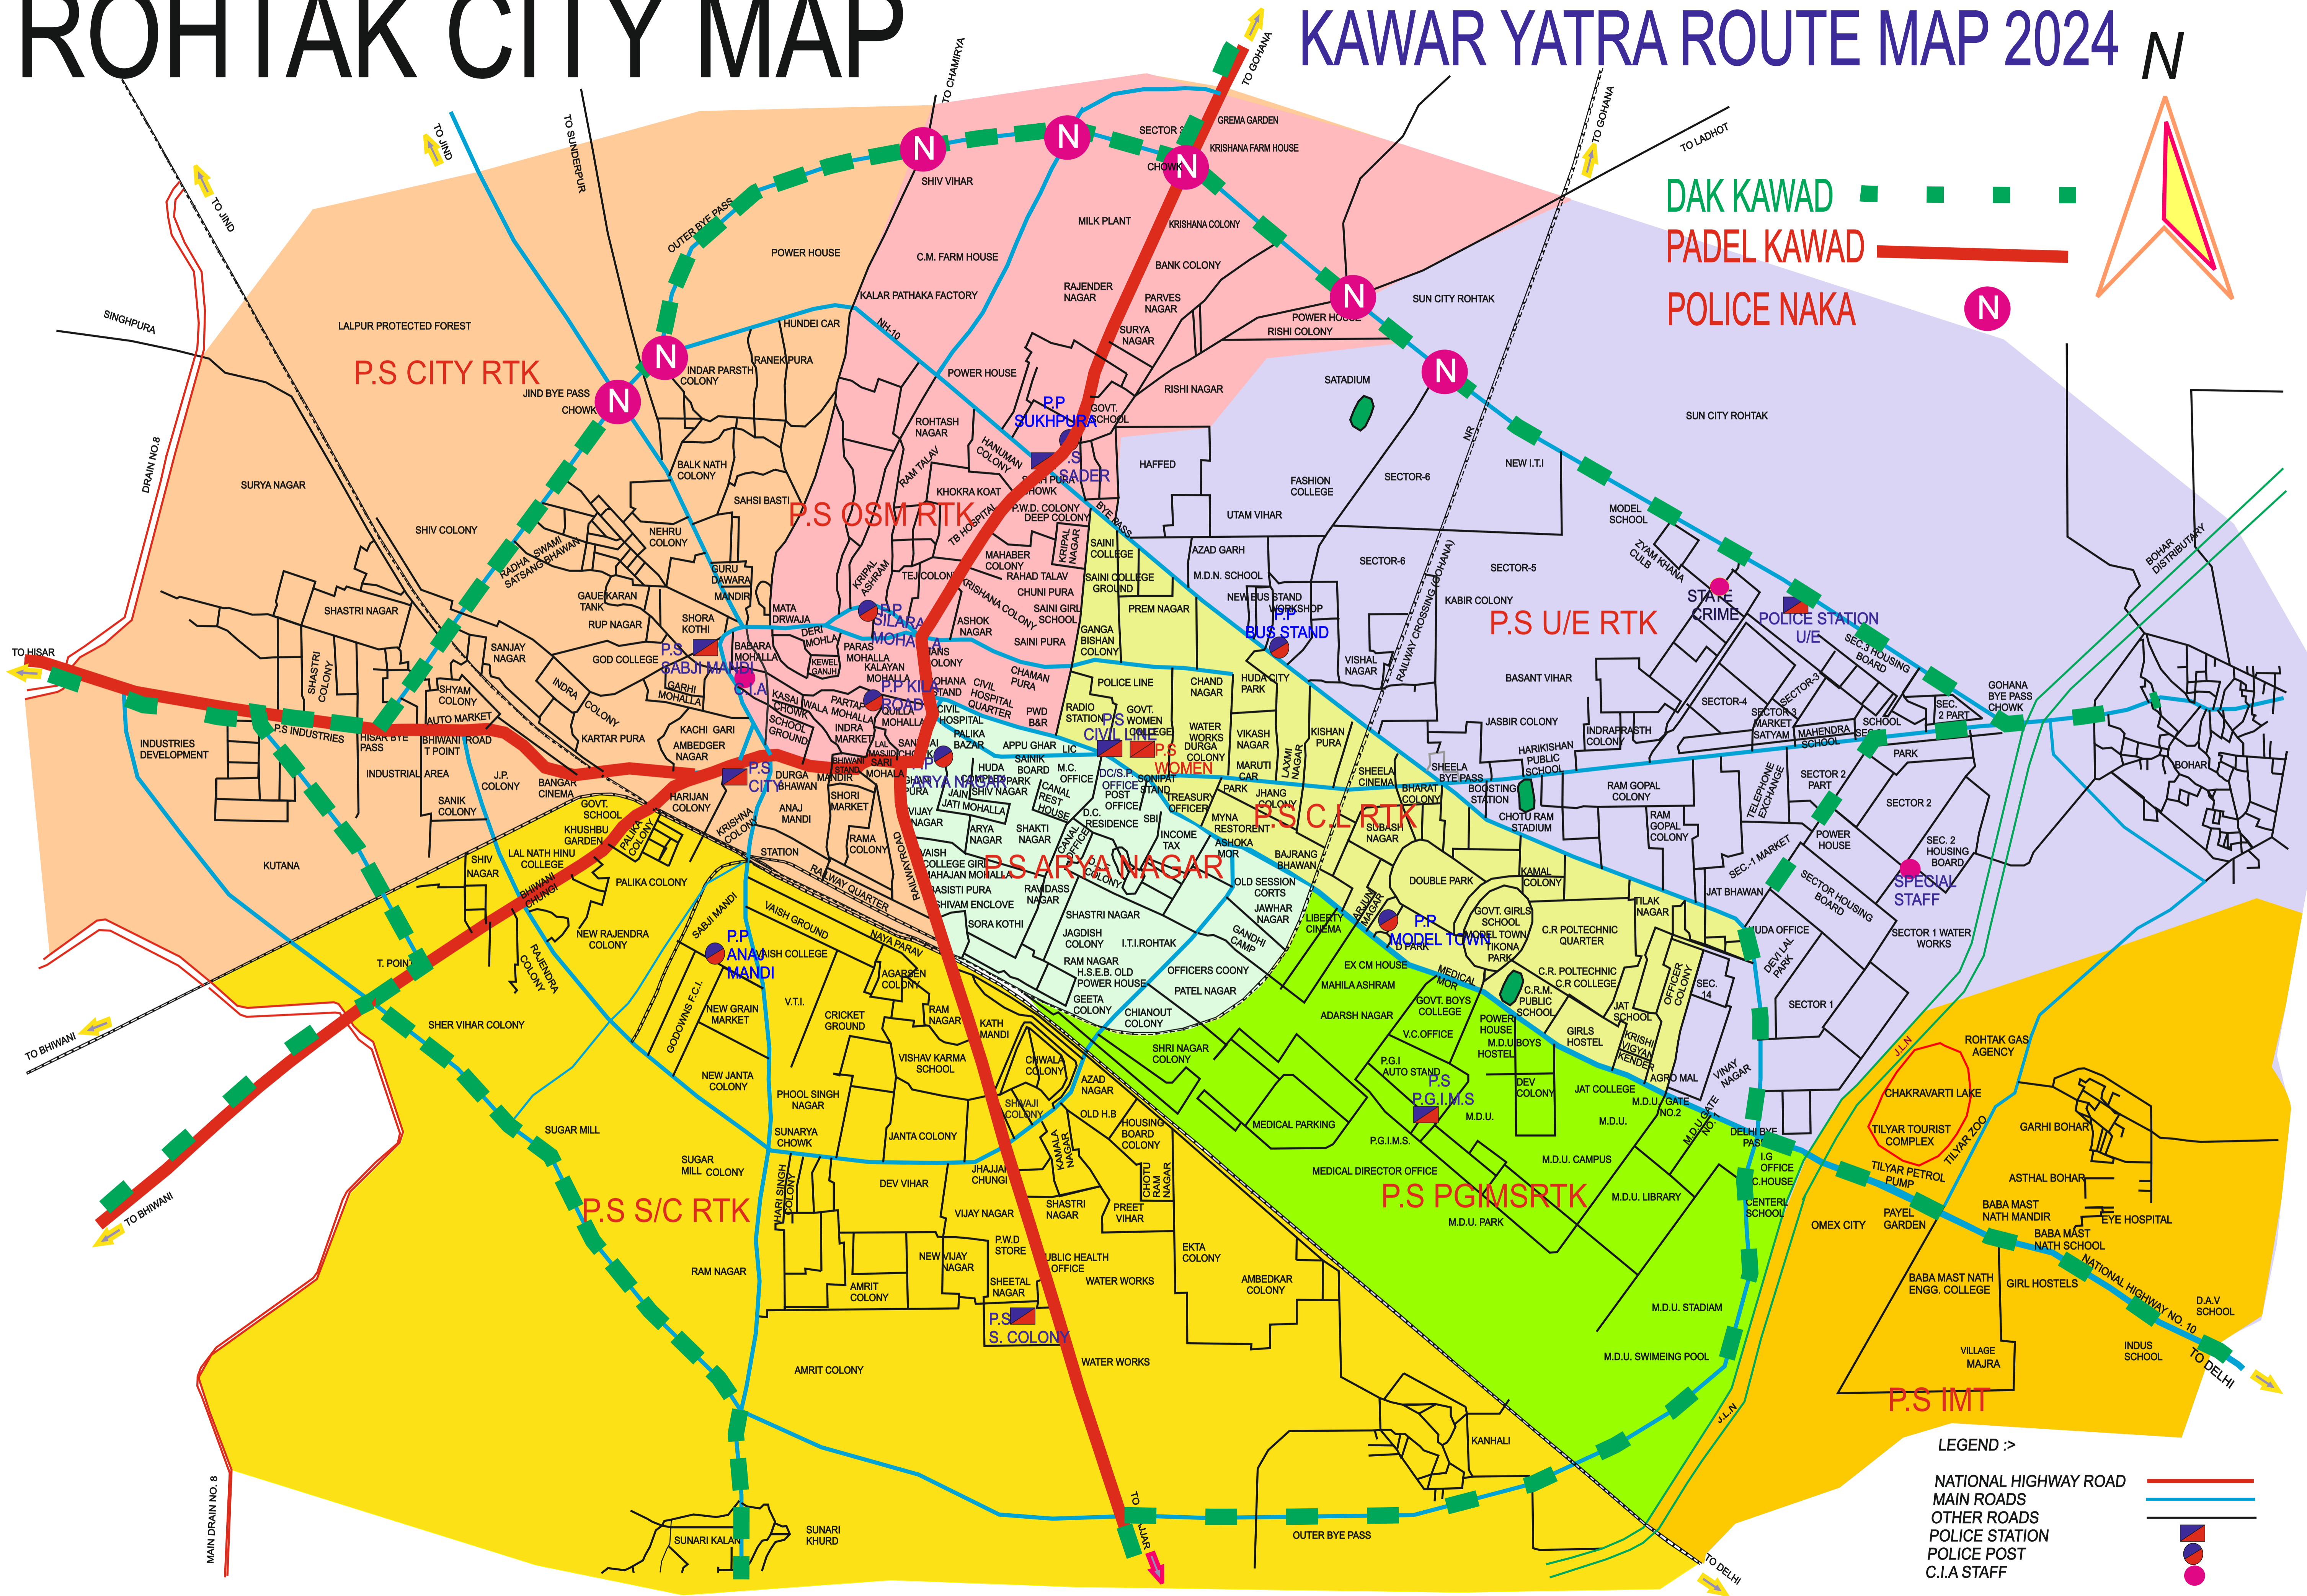

ROHTAK CITY MAP

KAWAR YATRA ROUTE MAP 2024 N

DAK KAWAD
PADEL KAWAD
POLICE NAKA

LEGEND :->
NATIONAL HIGHWAY ROAD
MAIN ROADS
OTHER ROADS
POLICE STATION
POLICE POST
C.I.A STAFF